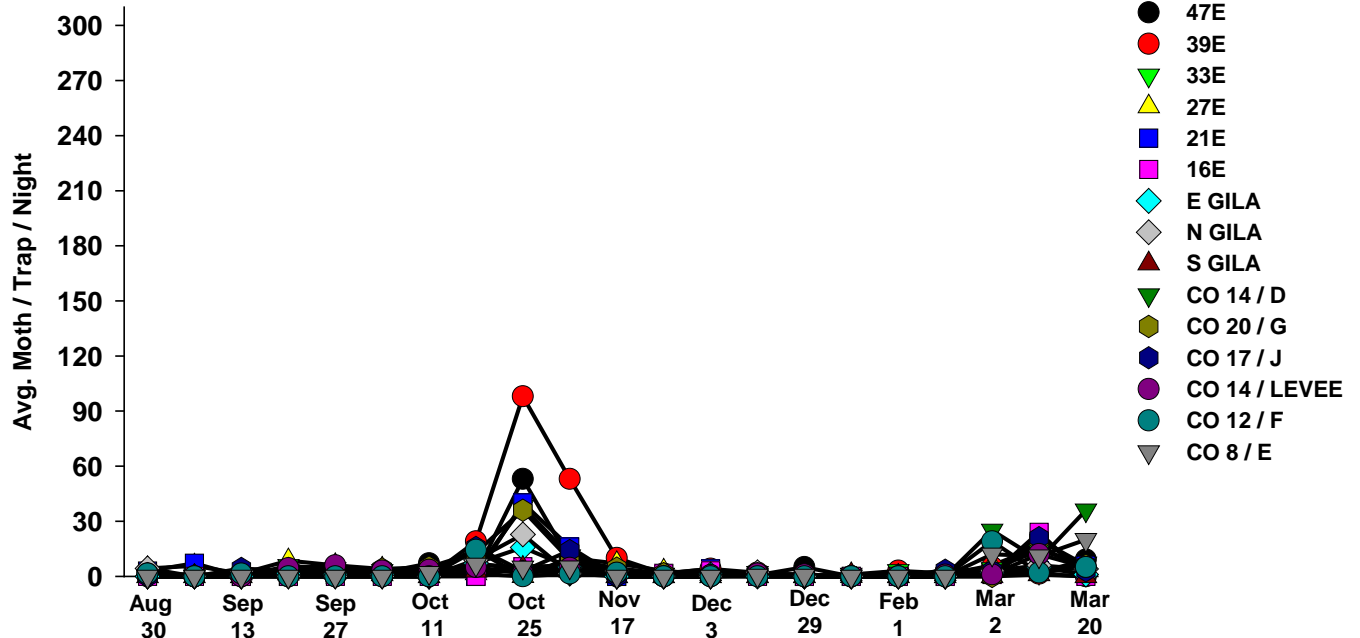

The pests being monitored include: corn earworm, beet armyworm, cabbage looper using pheromone traps; aphids, thrips, leafminers and whiteflies using yellow sticky traps. Traps are checked weekly and data is available in the bi-weekly Veg IPM updates. If a PCA or grower is interested in weekly counts, those can be made available by contacting us. A total of 15 trapping locations have been established in the following areas (approximate location):

2015-16

Cabbage Looper

2016-17

Cabbage Looper

2015-16

Whiteflies

2016-17

Whiteflies

2015-16

Thrips

2016-17

Thrips

2015-16

Aphids

2016-17

Aphids