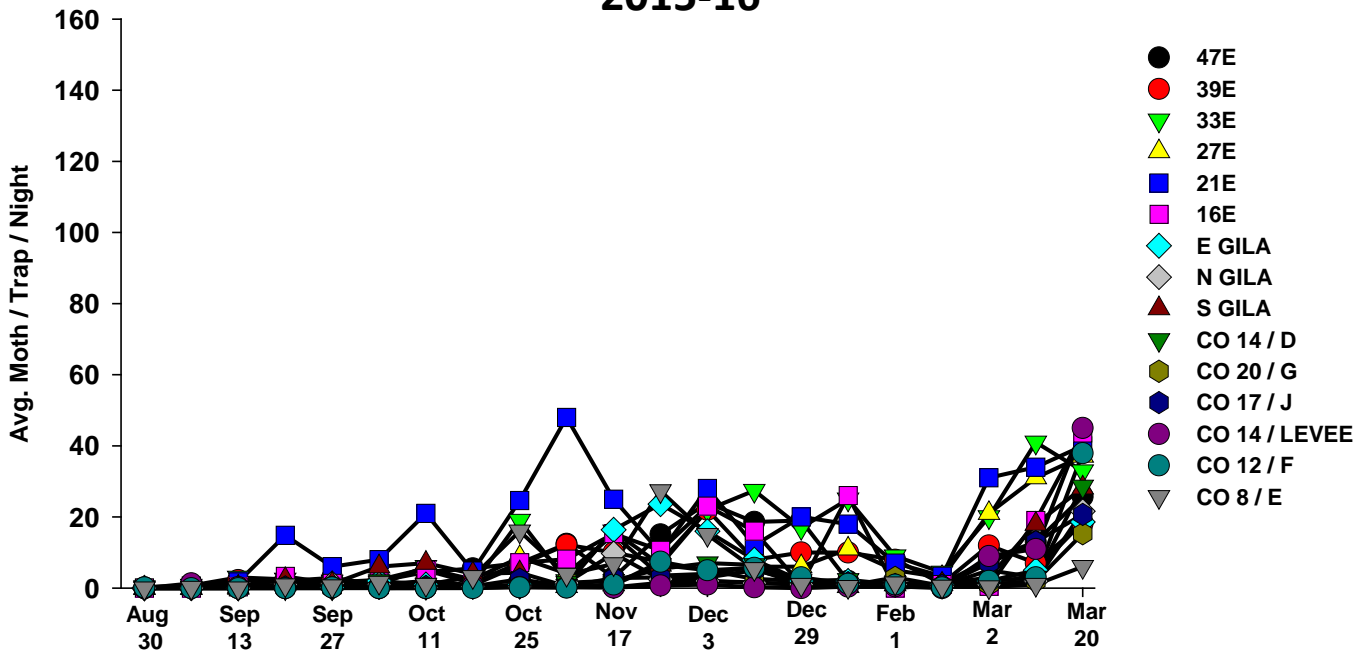

The pests being monitored include: corn earworm, beet armyworm, cabbage looper using pheromone traps; aphids, thrips, leafminers and whiteflies using yellow sticky traps. Traps are checked weekly and data is available in the bi-weekly Veg IPM updates. If a PCA or grower is interested in weekly counts, those can be made available by contacting us. A total of 15 trapping locations have been established in the following areas (approximate location):

Area-wide Insect Trapping Network

North Gila Valley

Corn Earworm

Corn Earworm

2015-16

Beet Armyworm

2016-17

Beet Armyworm

2015-16

Cabbage Looper

2016-17

Cabbage Looper

2015-16

Whiteflies

2016-17

Whiteflies

2015-16

Thrips

2016-17

Thrips

2015-16

Aphids

2016-17

Aphids