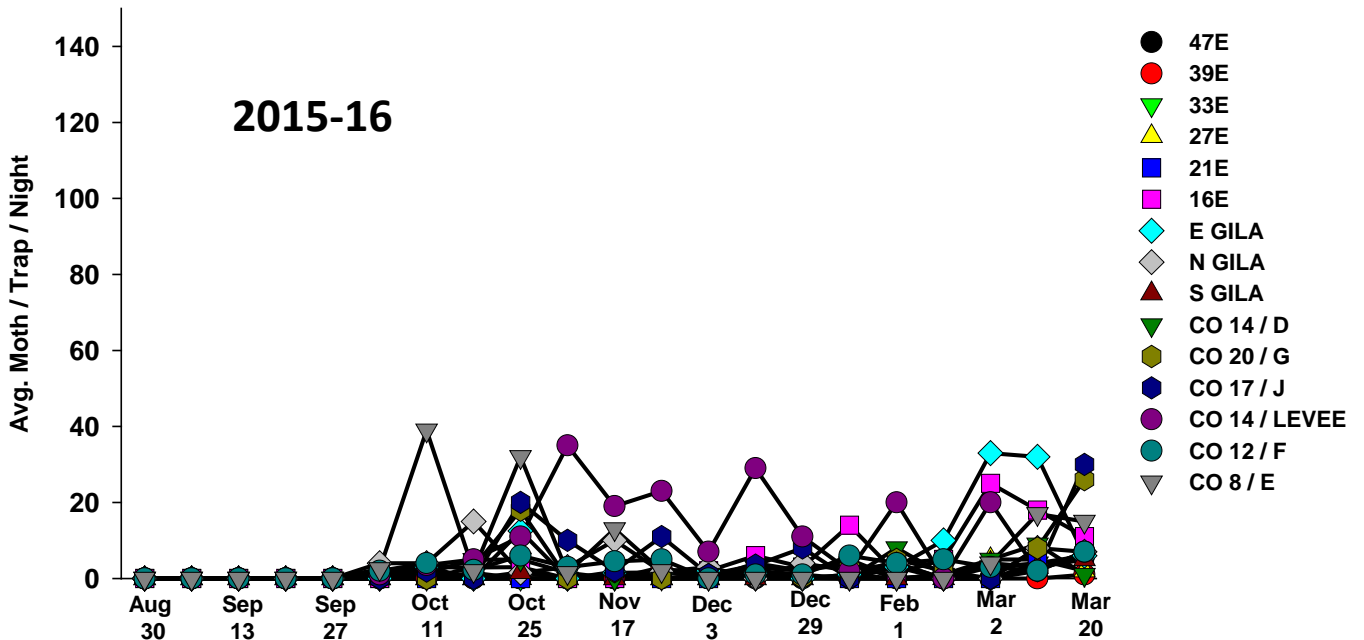

Aphids

2015-16