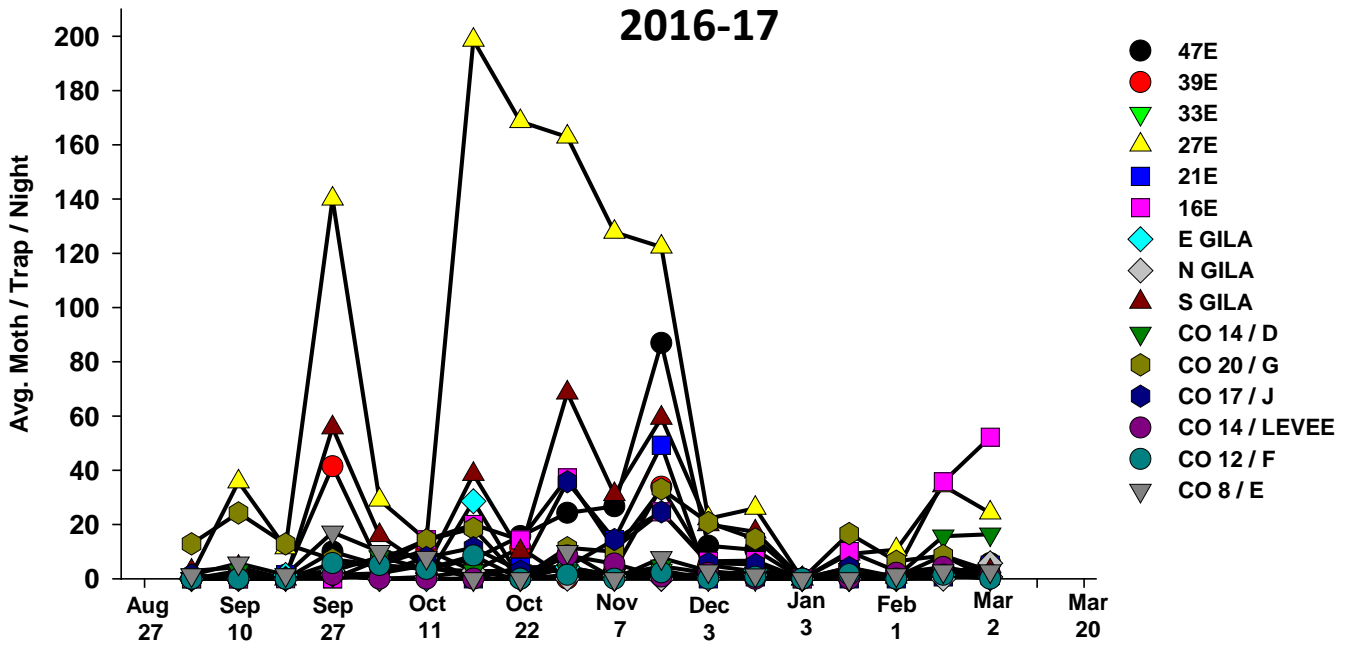

Leafminers