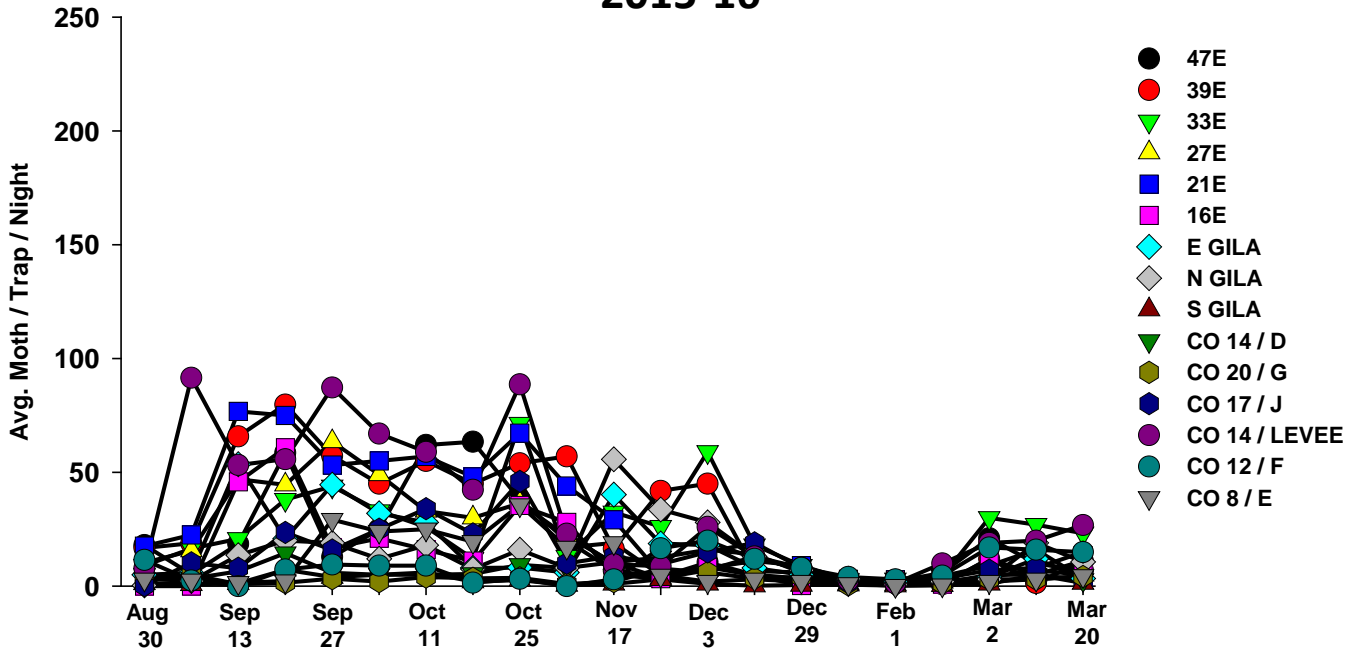

Areawide Insect Trapping Network

The project is designed to measure the activity and movement of adult populations of a number of key pests. The project is being funded by the *Arizona Iceberg Lettuce Research Council*, and will hopefully provide an indication of when pest activity (e.g., corn earworm moth flights) is increasing based on pheromone / sticky trap captures.

The pests being monitored include: corn earworm, beet armyworm, cabbage looper using pheromone traps; aphids, thrips, leafminers and whiteflies using yellow sticky traps. Traps are checked weekly and data is available in the bi-weekly Veg IPM updates. If a PCA or grower is interested in weekly counts, those can be made available by contacting us. A total of 15 trapping locations have been established in the following areas (approximate location):

Area-wide Insect Trapping Network

North Gila Valley

Corn Earworm

Corn Earworm

2015-16

Beet Armyworm

2016-17

Beet Armyworm

2015-16

Cabbage Looper

2016-17

Cabbage Looper

2015-16

Whiteflies

2016-17

Whiteflies