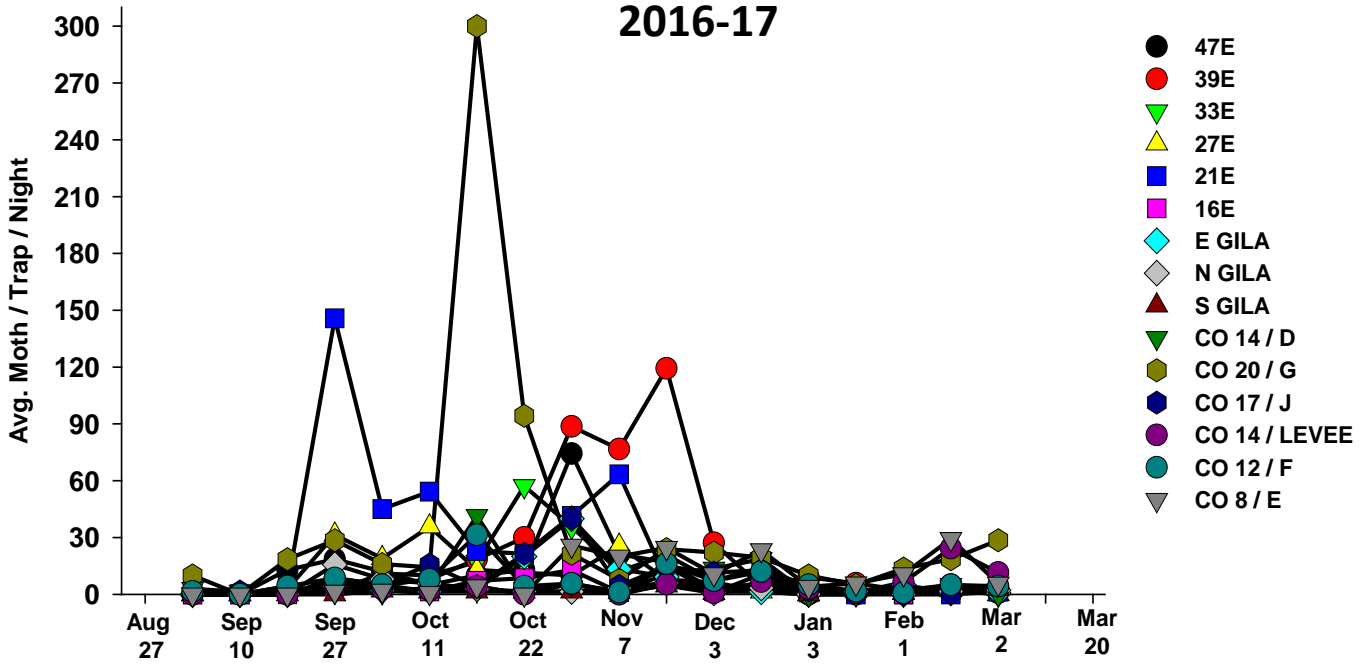

The pests being monitored include: corn earworm, beet armyworm, cabbage looper using pheromone traps; aphids, thrips, leafminers and whiteflies using yellow sticky traps. Traps are checked weekly and data is available in the bi-weekly Veg IPM updates. If a PCA or grower is interested in weekly counts, those can be made available by contacting us. A total of 15 trapping locations have been established in the following areas (approximate location):

Area-wide Insect Trapping Network

North Gila Valley

Corn Earworm

Corn Earworm

2015-16

Beet Armyworm

2016-17

Beet Armyworm

2015-16

Cabbage Looper

2016-17

Cabbage Looper

2015-16

Whiteflies

2016-17

Whiteflies

2015-16

Thrips

2016-17

Thrips

2015-16

Aphids

2016-17

Aphids