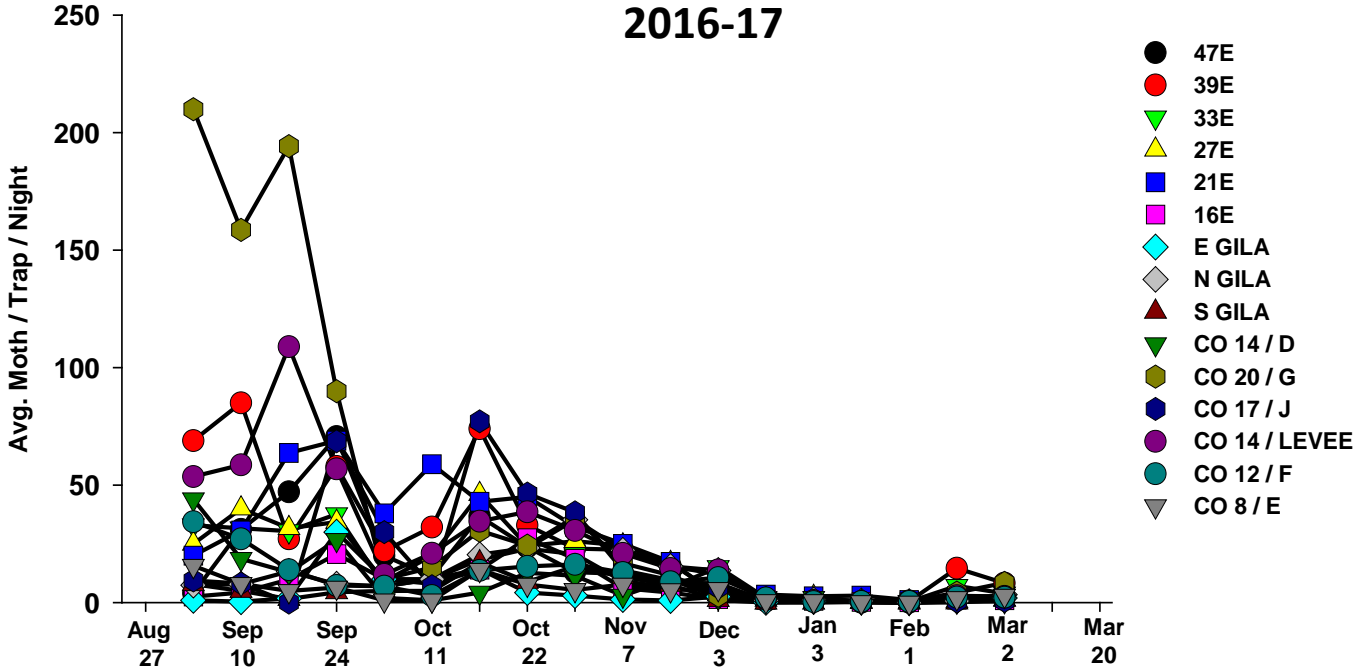

The pests being monitored include: corn earworm, beet armyworm, cabbage looper using pheromone traps; aphids, thrips, leafminers and whiteflies using yellow sticky traps. Traps are checked weekly and data is available in the bi-weekly Veg IPM updates. If a PCA or grower is interested in weekly counts, those can be made available by contacting us. A total of 15 trapping locations have been established in the following areas (approximate location):

Area-wide Insect Trapping Network

North Gila Valley

Corn Earworm

Corn Earworm

2015-16

Beet Armyworm

2016-17

Beet Armyworm

2015-16

Cabbage Looper

2016-17

Cabbage Looper

2015-16

Whiteflies

2016-17

Whiteflies

2015-16

Thrips

2016-17

Thrips

2015-16

Aphids

2016-17

Aphids