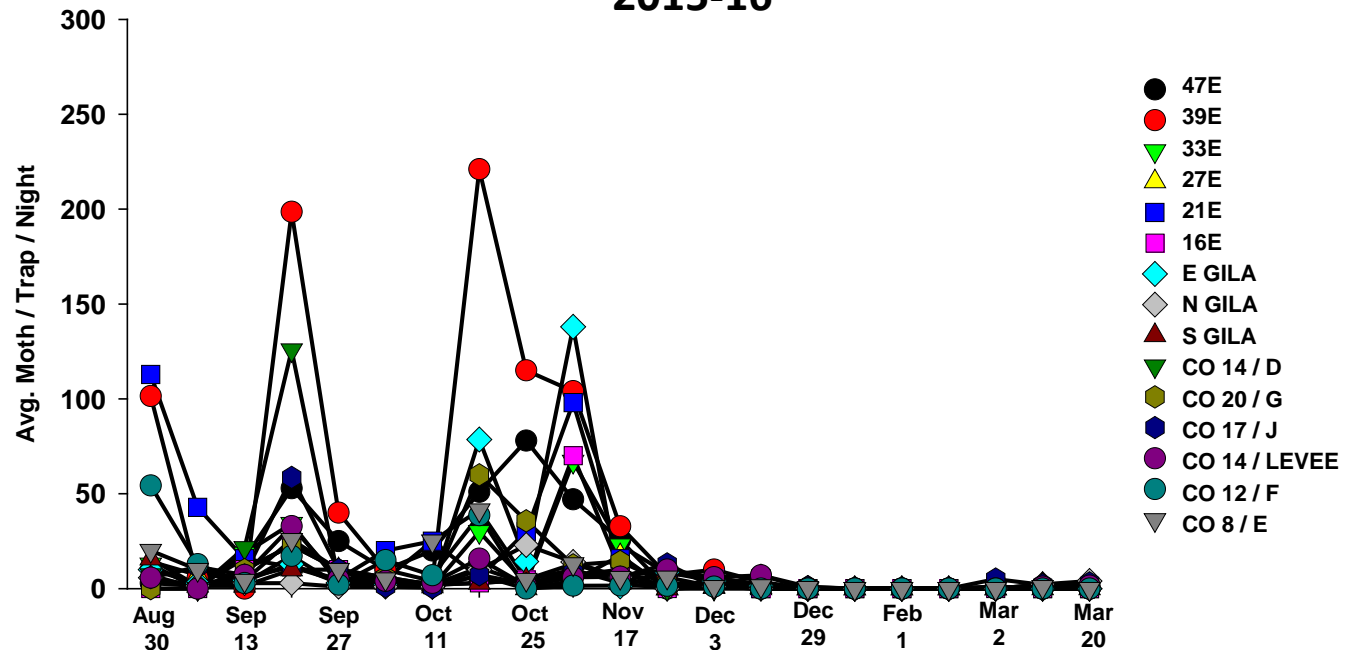

The pests being monitored include: corn earworm, beet armyworm, cabbage looper using pheromone traps; aphids, thrips, leafminers and whiteflies using yellow sticky traps. Traps are checked weekly and data is available in the bi-weekly Veg IPM updates. If a PCA or grower is interested in weekly counts, those can be made available by contacting us. A total of 15 trapping locations have been established in the following areas (approximate location):

Area-wide Insect Trapping Network

North Gila Valley

Corn Earworm

Corn Earworm

2015-16

Beet Armyworm

2016-17

Beet Armyworm

2015-16

Cabbage Looper

2016-17

Cabbage Looper

2015-16

Whiteflies

2016-17

Whiteflies

2015-16

Thrips

2016-17

Thrips

2015-16

Aphids

2016-17

Aphids