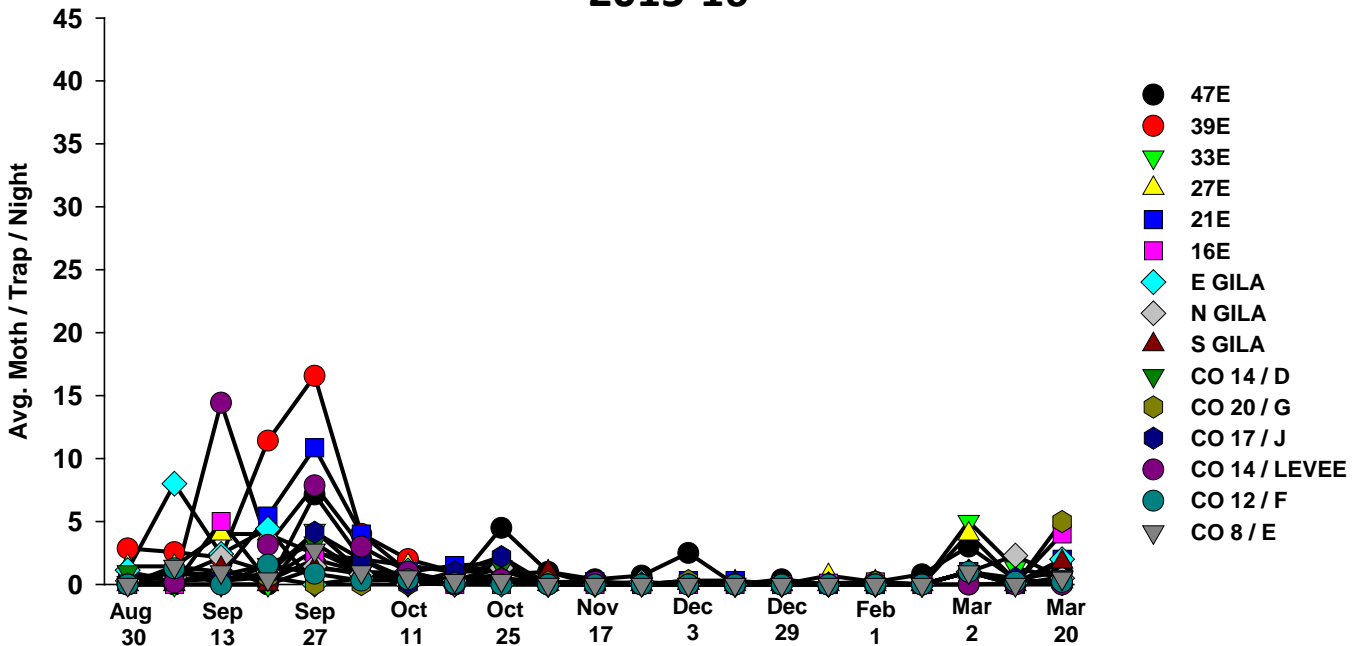

The pests being monitored include: corn earworm, beet armyworm, cabbage looper using pheromone traps; aphids, thrips, leafminers and whiteflies using yellow sticky traps. Traps are checked weekly and data is available in the bi-weekly Veg IPM updates. If a PCA or grower is interested in weekly counts, those can be made available by contacting us. A total of 15 trapping locations have been established in the following areas (approximate location):

Area-wide Insect Trapping Network

North Gila Valley

Corn Earworm

Corn Earworm

2015-16

Beet Armyworm

2016-17

Beet Armyworm

2015-16

Cabbage Looper

2016-17

Cabbage Looper

2015-16

Whiteflies

2016-17

Whiteflies

2015-16

Thrips

2016-17

Thrips

2015-16

Aphids

2016-17

Aphids