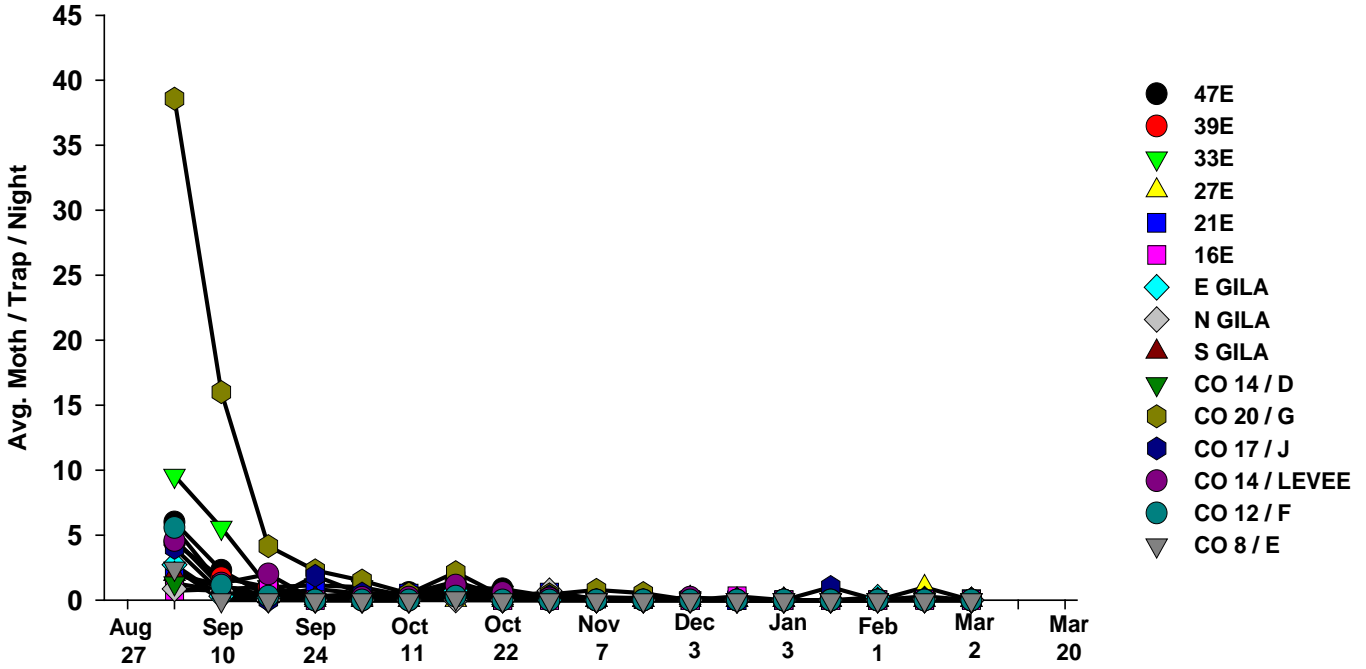

The data is not intended to indicate field infestations, as trap data is largely a reflection of adult movement. If nothing else, the data may make PCAs aware of increased pest activity in some areas and encourage intensified scouting in susceptible produce fields.

The pests being monitored include: corn earworm, beet armyworm, cabbage looper using pheromone traps; aphids, thrips, leafminers and whiteflies using yellow sticky traps. Traps are checked weekly and data is available in the bi-weekly Veg IPM updates. If a PCA or grower is interested in weekly counts, those can be made available by contacting us. A total of 15 trapping locations have been established in the following areas (approximate location):

Trap Locations

1	Tacna/Texas Hill	47E and Co. 2 St.
2	Tacna/Roll	38E and Co. 4 St.
3	Roll/Wellton	33E and Co. 7 St.
4	Wellton	27E and Co. 10 St.
5	Dome Valley	21E and Co. 8 St.
6	Dome Valley	17E and Co. 6 St.
7	East Gila Valley	10E and Hwy 95
8	North Gila Valley	Laguna Dam Rd and Co. 3 St
9	South Gila Valley	5E and 24 st.
10	Yuma Valley	Co. 14 and Ave D
11	Yuma Valley	Co. 20 and Ave G
12	Yuma Valley	Co. 17 and Ave J
13	Yuma Valley	Co. 14.5 and Levee Rd
14	Yuma Valley	Co. 12 and Ave F
15	Yuma Valley	Co. 8 and Ave E

Area-wide Insect Trapping Network

North Gila Valley

Corn Earworm

Corn Earworm

2015-16

Beet Armyworm

2016-17

Beet Armyworm