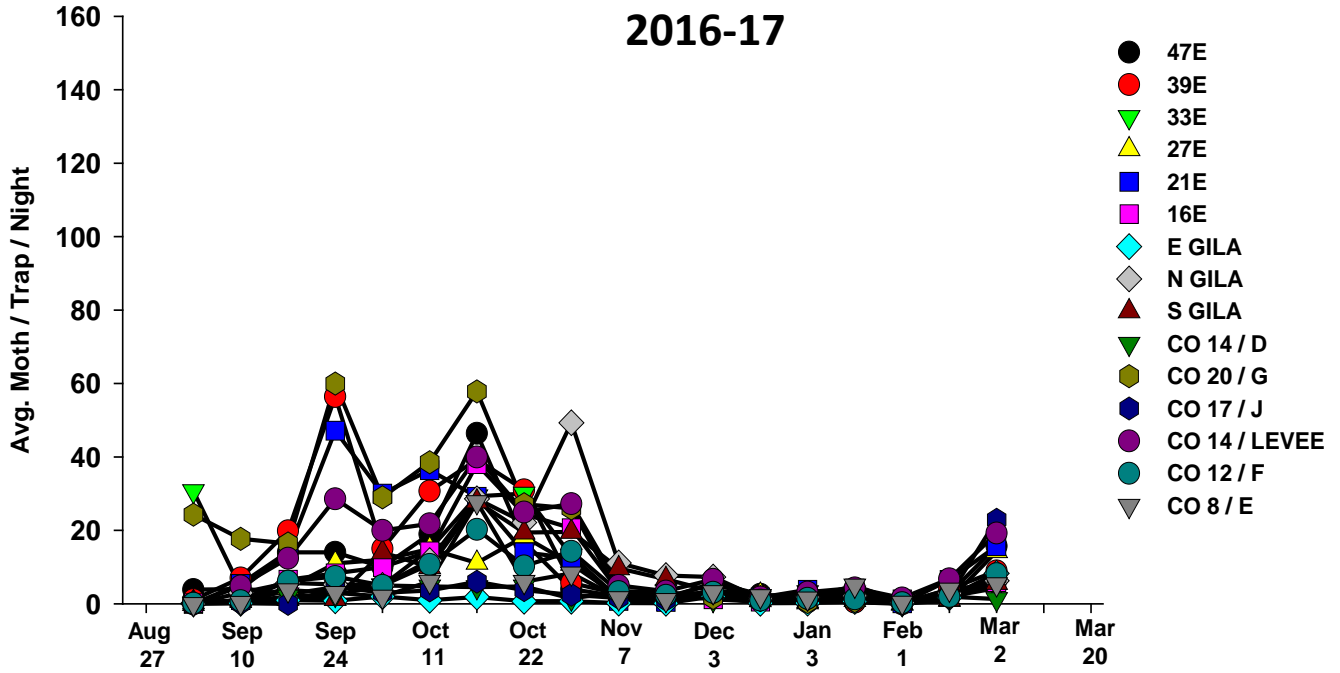

The pests being monitored include: corn earworm, beet armyworm, cabbage looper using pheromone traps; aphids, thrips, leafminers and whiteflies using yellow sticky traps. Traps are checked weekly and data is available in the bi-weekly Veg IPM updates. If a PCA or grower is interested in weekly counts, those can be made available by contacting us. A total of 15 trapping locations have been established in the following areas (approximate location):

Area-wide Insect Trapping Network

North Gila Valley

Corn Earworm

Corn Earworm

2015-16

Beet Armyworm

2016-17

Beet Armyworm

2015-16

Cabbage Looper

2016-17

Cabbage Looper

2015-16

Whiteflies

2016-17

Whiteflies

2015-16

Thrips

2016-17

Thrips

2015-16

Aphids

2016-17

Aphids