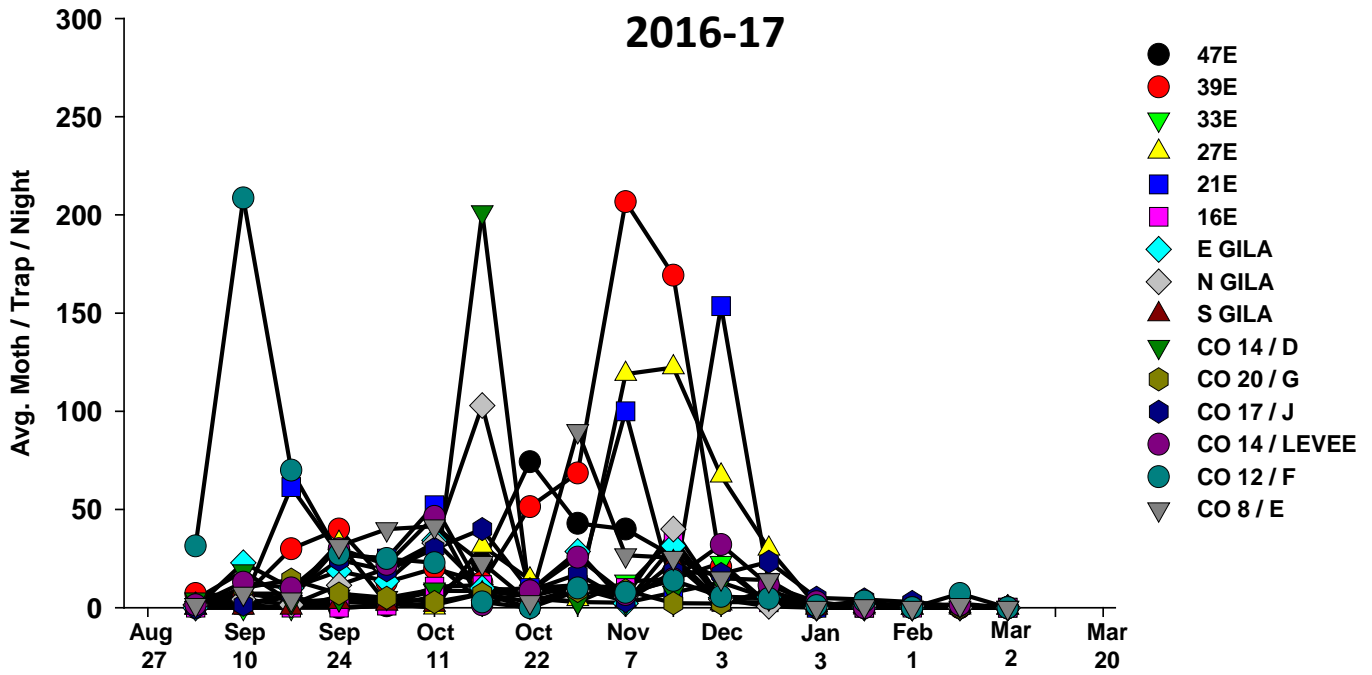

The pests being monitored include: corn earworm, beet armyworm, cabbage looper using pheromone traps; aphids, thrips, leafminers and whiteflies using yellow sticky traps. Traps are checked weekly and data is available in the bi-weekly Veg IPM updates. If a PCA or grower is interested in weekly counts, those can be made available by contacting us. A total of 15 trapping locations have been established in the following areas (approximate location):

Area-wide Insect Trapping Network

North Gila Valley

Corn Earworm

Corn Earworm

2015-16

Beet Armyworm

2016-17

Beet Armyworm

2015-16

Cabbage Looper

2016-17

Cabbage Looper

2015-16

Whiteflies

2016-17

Whiteflies

2015-16

Thrips

2016-17

Thrips

2015-16

Aphids

2016-17

Aphids