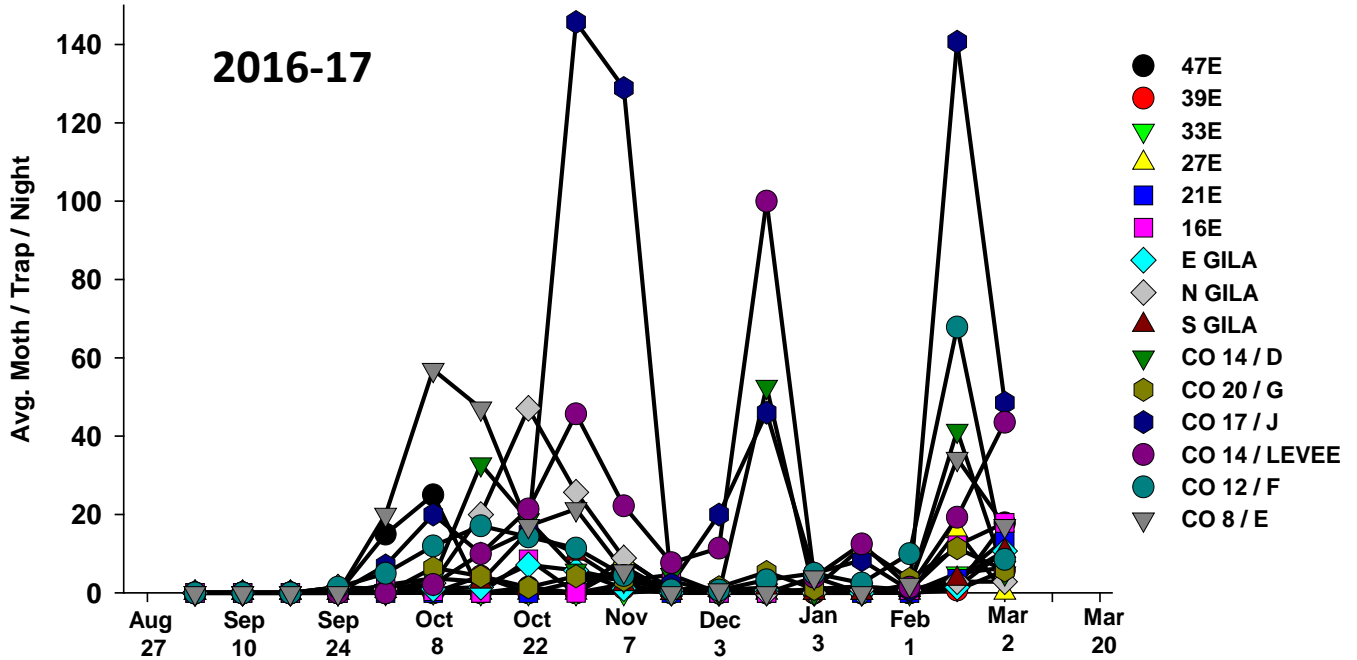

The pests being monitored include: corn earworm, beet armyworm, cabbage looper using pheromone traps; aphids, thrips, leafminers and whiteflies using yellow sticky traps. Traps are checked weekly and data is available in the bi-weekly Veg IPM updates. If a PCA or grower is interested in weekly counts, those can be made available by contacting us. A total of 15 trapping locations have been established in the following areas (approximate location):

2015-16

Cabbage Looper

2016-17

Cabbage Looper

2015-16

Whiteflies

2016-17

Whiteflies

2015-16

Thrips

2016-17

Thrips

2015-16

Aphids

2016-17

Aphids

2015-16

Leafminers

Leafminers